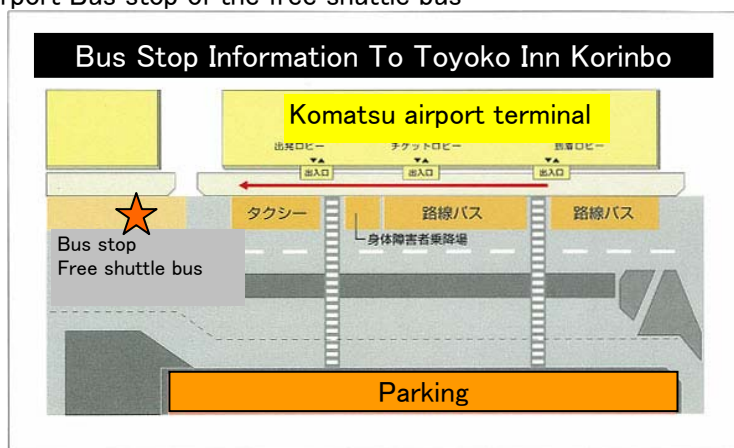

Komatsu Airport Bus stop of the free shuttle bus

How to use free shuttle bus

Seat reservation is required. We recommend you to make a reservation for your seat by telephone after you make a reservation for the lodging.

If you have to make a reservation on the day you stay, please contact the front desk (from Hotel to Airport) or bus driver (from Airport to Hotel) directly.

Tel +81-76-232-1045